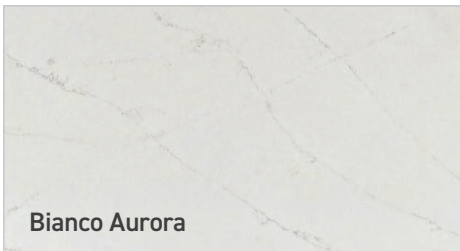

**SAVE
UP TO 70% OFF**
ALL STOCKED LAPITEC®
SINTERED STONE
SLABS*

LAPITEC
NATURALLY ITALIAN

Bianco Olimpia shown in image.

VIEW FULL SLABS

UP TO 70% OFF LAPITEC® WHILE QUANTITIES LAST.

*Sale applies to all locally stocked colors, finishes, thicknesses, and slab sizes in price groups 1-7. Some exceptions may apply, contact your local customer service representative for details and availability. Taxes and shipping are extra.

LAPITEC
NATURALLY ITALIAN

UP TO 70% OFF LIST PRICE
WHILE QUANTITIES LAST

Bianco Elettra

Bianco Artico

Bianco Assoluto

Bianco Polare

Bianco Andromeda

Bianco Aurora

Arabescato Michelangelo

Arabescato Perla

Bianco Crema

Bianco Vittoria

Terra Avana

Bianco Giulia

Bianco Serena

Bianco Atena

Grigio Cemento

Grigio Piombo

Nero Antracite

Nero Assoluto

Bianco Angelica

Bianco Olimpia

Sale applies to all locally stocked colors, finishes, thicknesses, and slab sizes in price groups 1-7. Contact your local customer service representative for details and availability.