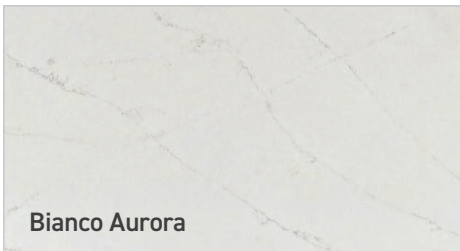

**LAPITEC**  
NATURALLY ITALIAN

**UP TO 70% OFF LIST PRICE**  
**WHILE QUANTITIES LAST**

Bianco Elettra

Bianco Artico

Bianco Assoluto

Bianco Polare

Bianco Andromeda

Bianco Aurora

Arabescato Michelangelo

Arabescato Perla

Bianco Crema

Bianco Vittoria

Terra Avana

Bianco Giulia

Bianco Serena

Bianco Atena

Grigio Cemento

Bianco Angelica

Grigio Piombo

Nero Antracite

Nero Assoluto

Bianco Olimpia

Sale applies to all locally stocked colors, finishes, thicknesses, and slab sizes in price groups 1-7. Contact your local customer service representative for details and availability.