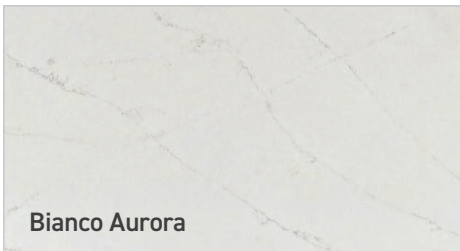

**SAVE
UP TO 70% OFF**
ALL STOCKED LAPITEC®
SINTERED STONE
SLABS*

LAPITEC
NATURALLY ITALIAN

Bianco Olimpia shown in image.

VIEW FULL SLABS

UP TO 70% OFF LAPITEC® WHILE QUANTITIES LAST.

*Sale applies to all locally stocked colors, finishes, thicknesses, and slab sizes in price groups 1-7. Some exceptions may apply, contact your local customer service representative for details and availability. Taxes and shipping are extra.

LAPITEC
NATURALLY ITALIAN

UP TO 70% OFF LIST PRICE
WHILE QUANTITIES LAST

Bianco Elettra

Bianco Artico

Bianco Assoluto

Bianco Polare

Bianco Andromeda

Bianco Aurora

Arabescato Michelangelo

Arabescato Perla

Bianco Crema

Bianco Vittoria

Terra Avana

Bianco Giulia

Bianco Serena

Bianco Atena

Grigio Cemento

Bianco Angelica

Grigio Piombo

Nero Antracite

Nero Assoluto

Bianco Olimpia

Sale applies to all locally stocked colors, finishes, thicknesses, and slab sizes in price groups 1-7. Contact your local customer service representative for details and availability.