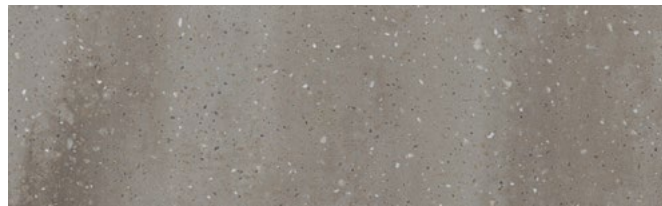

CORIAN® SOLID SURFACE NEW AESTHETICS

EVERYDAY EXTRAORDINARY

CORIAN® SOLID SURFACE NEW AESTHETICS

NEW LOOKS, COMBINED WITH THE POWERFUL QUALITIES OF CORIAN® SOLID SURFACE, HAVE BEEN CREATED FOR DAZZLING OPTIONS. CARRARA, ARTISTA AND SPARKLING GRANITA TAKE DESIGN IN UNIQUE NEW DIRECTIONS, ENCOMPASSING HIGH PERFORMANCE AND HIGH-LEVEL BEAUTY.

SPARKLING GRANITA ⁽³⁾

ARTISTA CANVAS ⁽²⁾

ARTISTA BEIGE ⁽²⁾

CARRARA CREMA ⁽⁴⁾

ARTISTA GRAY ⁽²⁾

CARRARA LINO ⁽⁴⁾

ARTISTA DUST ⁽²⁾

Numbers represent price ranges, ask your sales representative for additional information.