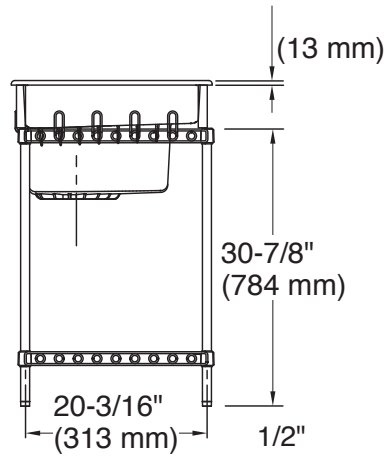

Latitude®

25" x 22" utility sink with stand
995-0

Technical Information:

Bowl Configuration: Single
Installation: Freestanding
Drain hole: 3-1/2"
Template: 1148620-7, required, included

Bowl area (Only):

Length: 22"
Width: 16"
Bowl depth: 12-1/4"
Water depth: 12-1/4"

Notes:

Install this product according to the installation instructions.