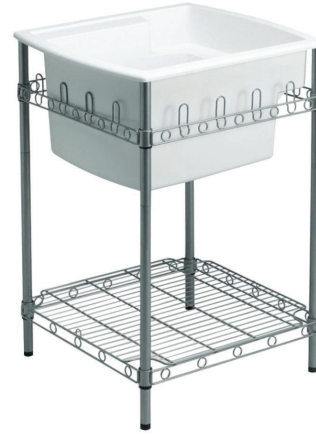

## Latitude®

25" x 22" utility sink with stand  
995-0

### Features:

- Deep single bowl.
- Unique quarter-deck design provides shelf space for storage and cleaning.
- Surface texture maintains superior stain and scratch resistance.
- Includes a freestanding metal stand for added storage and versatility.
- 36" comfortable working height.
- 13"-deep single bowl.