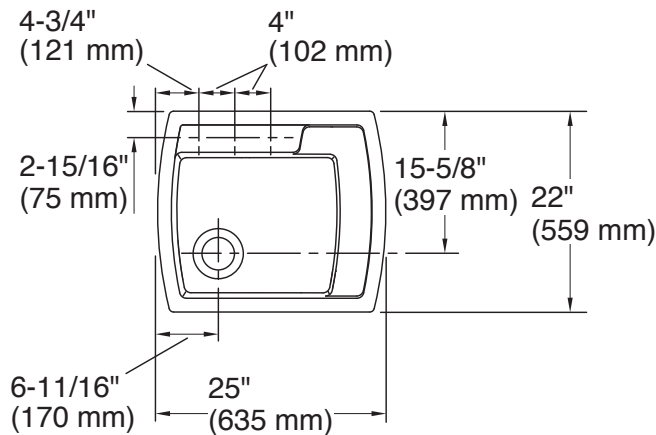

Latitude®

25" x 22" utility sink with stand
995-0

Technical Information:

Bowl Configuration: Single
Installation: Freestanding
Drain hole: 3-1/2"
Template: 1148620-7, required, included

Bowl area (Only):

Length: 22"
Width: 16"
Bowl depth: 12-1/4"
Water depth: 12-1/4"

Notes:

Install this product according to the installation instructions.