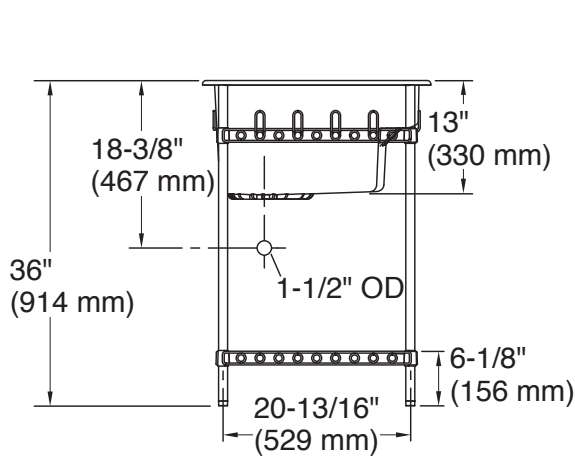

Latitude®

25" x 22" utility sink with stand
995-0

Technical Information:

Bowl Configuration: Single
Installation: Freestanding
Drain hole: 3-1/2"
Template: 1148620-7, required, included

Bowl area (Only):

Length: 22"
Width: 16"
Bowl depth: 12-1/4"
Water depth: 12-1/4"

Notes:

Install this product according to the installation instructions.