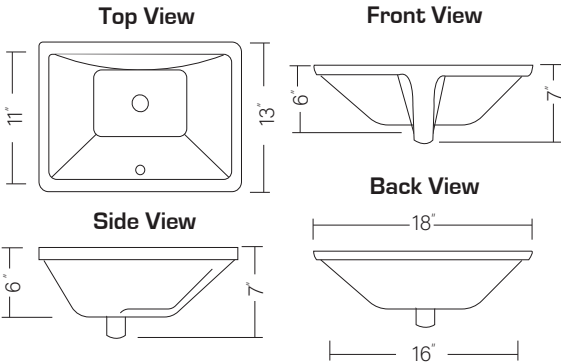

RECTANGULAR VITREOUS CHINA VANITY BOWL

CHU1612WH (White)
CHU1612BT (Bisque)

Model: CHU1612WH (White)
CHU1612BT (Bisque)

Complies with:
ASME A112.9.2-2008
CSAB45.1-2008

Dimensions:

Inside Dimensions:
16" x 11" x 6"
Outside Dimensions:
18" X 13" X 7"

Features:

- Genuine Vitreous China
- Undermount
- Overflow – with Chrome Trim
- Rectangular Shaped Bowl

N. CALIFORNIA
1905 N. MacArthur Dr.
Tracy, California
U.S.A. 95376

S. CALIFORNIA
3351 Grapevine St. Suite #A
Mira Loma, California
U.S.A. 91752