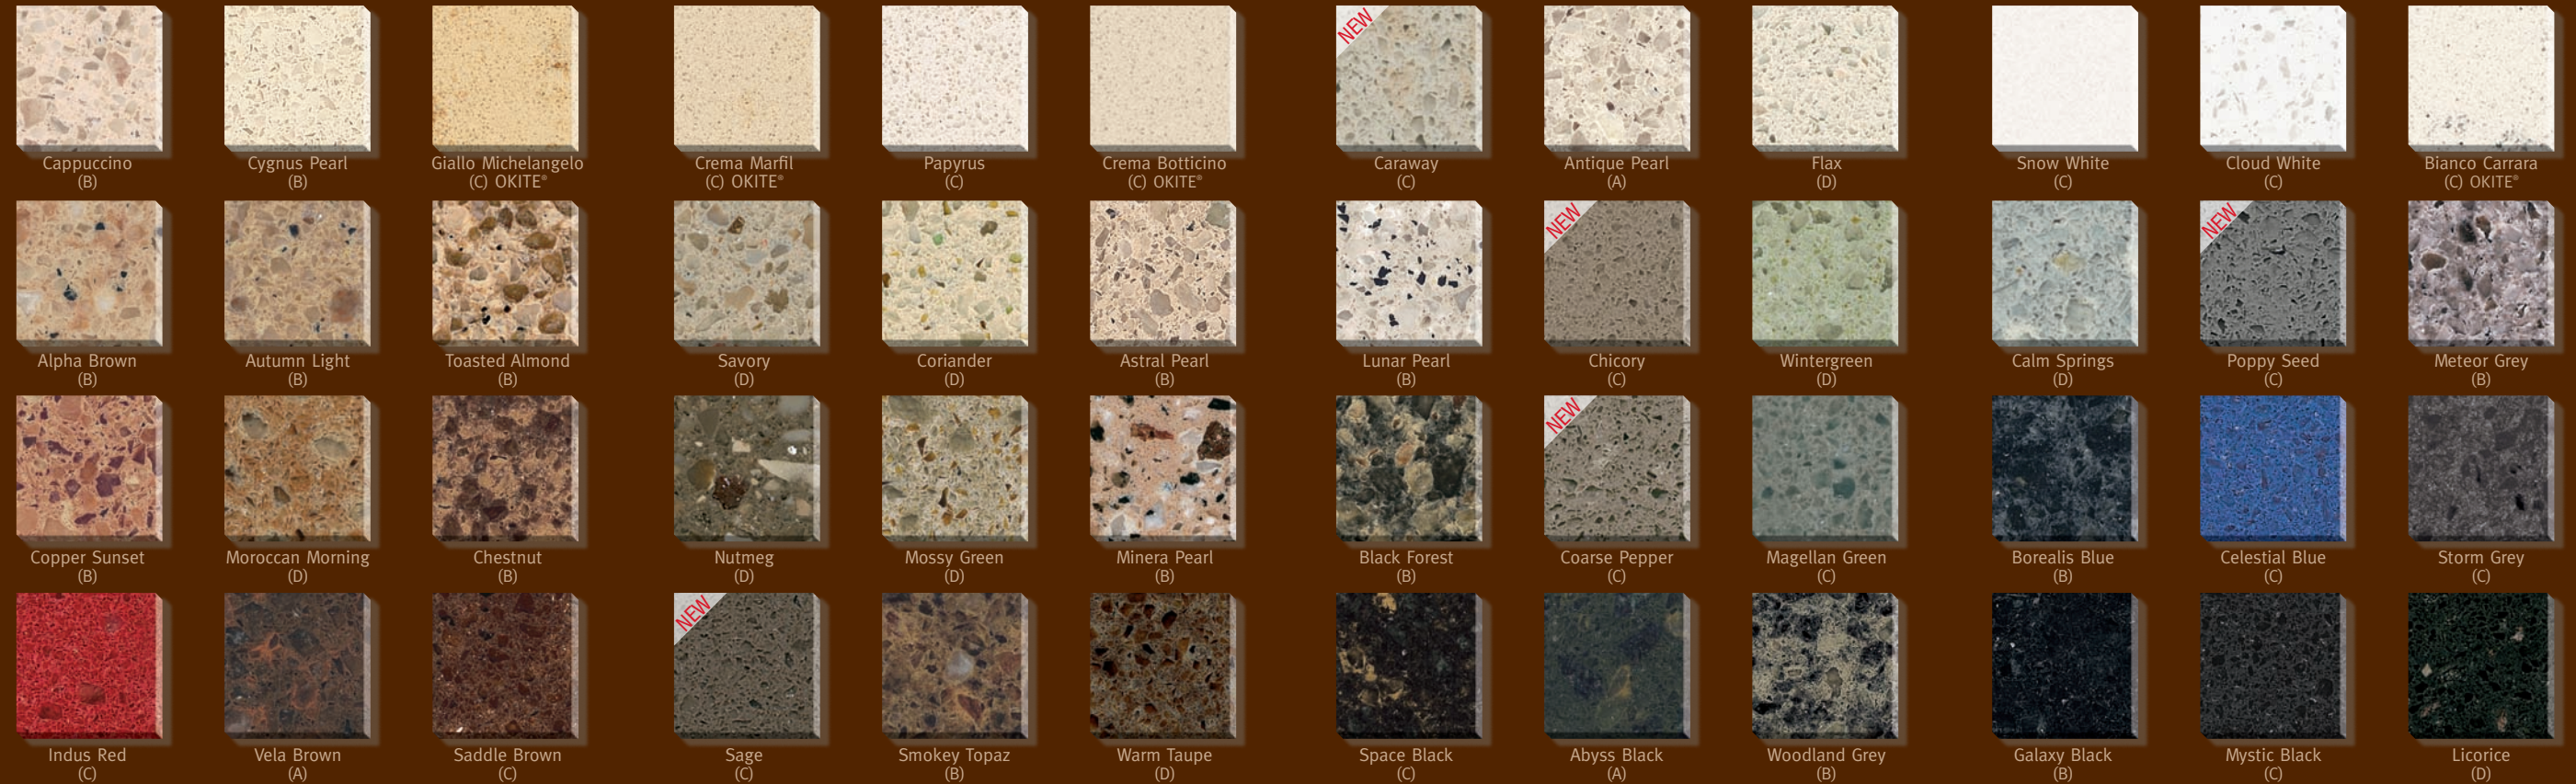

THE DUPONT™ ZODIAQ® QUARTZ SURFACE PALETTE—WHERE SOPHISTICATION MEETS FUNCTIONALITY.

Stain resistant. A nonporous surface, Zodiaq® resists stains from wine, food coloring, fruit juices, paints and even nail polish.

Durable. Zodiaq® is made with quartz crystals, extremely hard minerals that resist scratches and minimize short- and long-term maintenance.

Standards compliant. Most Zodiaq® colors are NSF/ANSI Standard 51 Certified for contact with all food types. They are also Class 1 (Class A) fire rated.

Clean. When properly cleaned, Zodiaq® does not support the growth of mold, mildew or bacteria.

Trusted and supported. Zodiaq® is backed by a 10-year limited product warranty.

Heat resistant. Zodiaq® quartz surface is heat resistant, but the use of trivets and heat pads is recommended.

Care free. Unlike other materials, you never have to seal, polish or recondition the surface to maintain its luster. DuPont™ Zodiaq® quartz surface is easily cleaned with soap and water and does not require sealants or waxes.

Contributes to sustainable design. Zodiaq® and its adhesives and sealants meet emissions guidelines for volatile organic compounds, are low-emitting and are nontoxic and nonallergenic for humans. Zodiaq® is GREENGUARD® Indoor Air Quality Certified.

For more information, visit countertops.dupont.com (consumers) or surfaces.dupont.com (professionals)