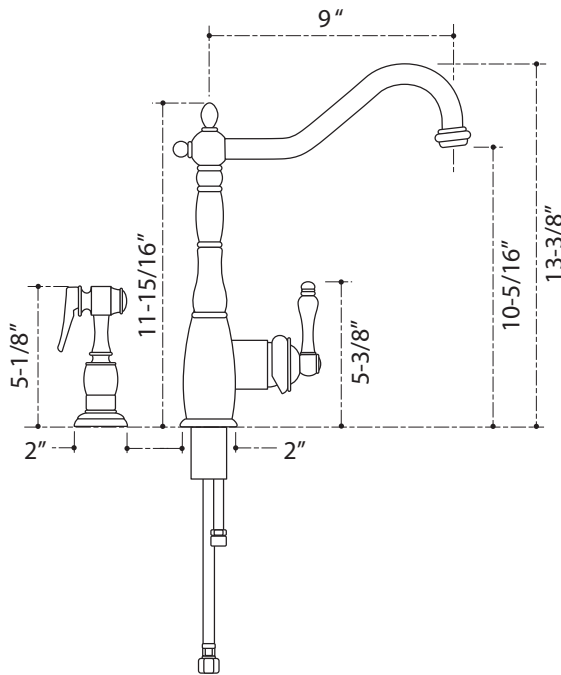

AF430

Premium Pull-Out Kitchen Sink Faucet

Models: AF430-AB AF430-SN

Dimensions

- Height: 11-5/16"
- Spout Reach: 9" center to center

Color/Finishes

- Antique Bronze: AF430-AB
- Satin Nickel: AF430-SN

Features

- High quality solid brass construction
- Durable ceramic disc cartridge
- Two finishes:
 - Triple satin nickel plating
 - Antique Bronze rich old world finish
- One-handle lever design for ease of use
- Engineered for long service
- Double opening (faucet & sprayer)
- Pull-out sprayer
- Limited lifetime warranty
- 2.2 gallons per minute maximum flow rate

Codes/Standards Applicable

-  ASME A112.18.1-2005/CSA B125.1-05
- Meets requirements for AB1953 - January 1, 2010
- NSF/ANSI 61

Product Specification

The contemporary pull-out kitchen sink faucet shall be of metal construction. This product shall have a maximum flow rate of 2.2 gallons per minute. This product shall have a one-piece, self-contained ceramic disc valve allowing volume and temperature control. This product has temperature memory, allowing the faucet to be turned on and off at any temperature setting. Product shall feature a sprayhead with spray, laminar flow, and pause settings. Product features a nylon hose and ball joint for easy operation and ADA compliant lever handle.